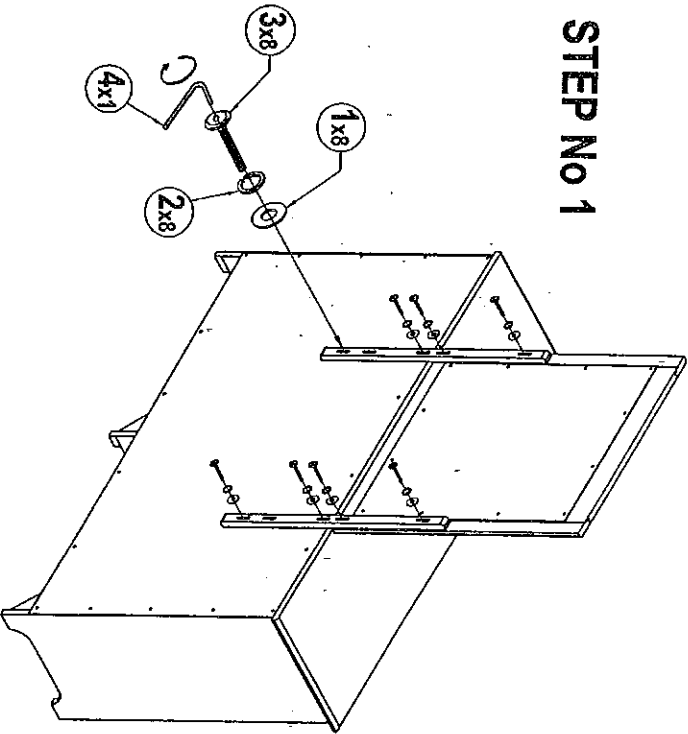

ASSEMBLY INSTRUCTION
DIMENSION: W27-1/2" x D3/4" x H32-1/2"

DESCRIPTION: JAMESTOWN MIRROR
ITEM NO : BD-5050

TOLL FREE: 1888 944 8396

PARTS LIST

HARDWARE LIST

<p>A. MIRROR</p> <p>1PCS</p> 	<p>B. CROSS - BAR</p> <p>2PCS</p> 	<p>1. Flat washer</p> <p>(Ø8 x Ø19 x 1D)mm 8PCS</p> 	<p>2. Lock washer</p> <p>(Ø6 x Ø10 x 2D)mm 8PCS</p> 	<p>3. JCBC Bolt</p> <p>(Ø6 x 38L)mm 8PCS</p> 	<p>4. Allen key</p> <p>4mm 1PCS</p> 
--	--	---	---	--	---

STEP No 1

STEP No 2